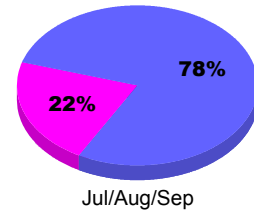

Membership Results
2012-2013

Membership
2011-2012

Month	Net Memb Goal	Actual New Memb	Actual Dropped Memb	Gain/Loss of Memb	Gain/Loss of Memb
Jul/Aug/Sep	10	73	-48	25	-28
Totals	10	73	-48	25	-28

Membership Results 2012-2013

Goal, New, Dropped, Gain/Loss

Comparison of Membership Gain/Loss

Current Year Compared to the Previous Year

Gender Comparison 2012-2013

Male Female