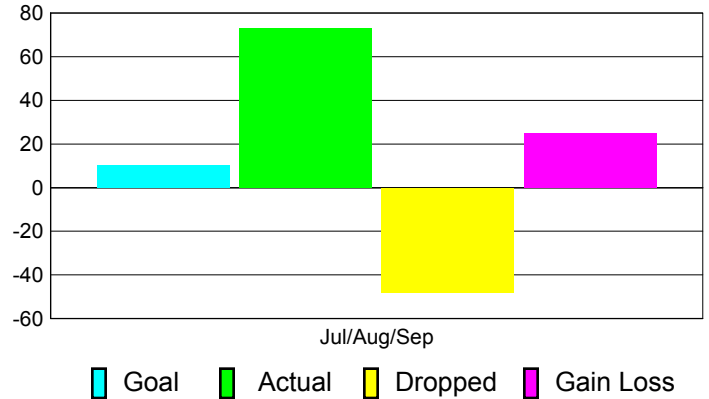

Membership Results 2012-2013

Goal, New, Dropped, Gain/Loss